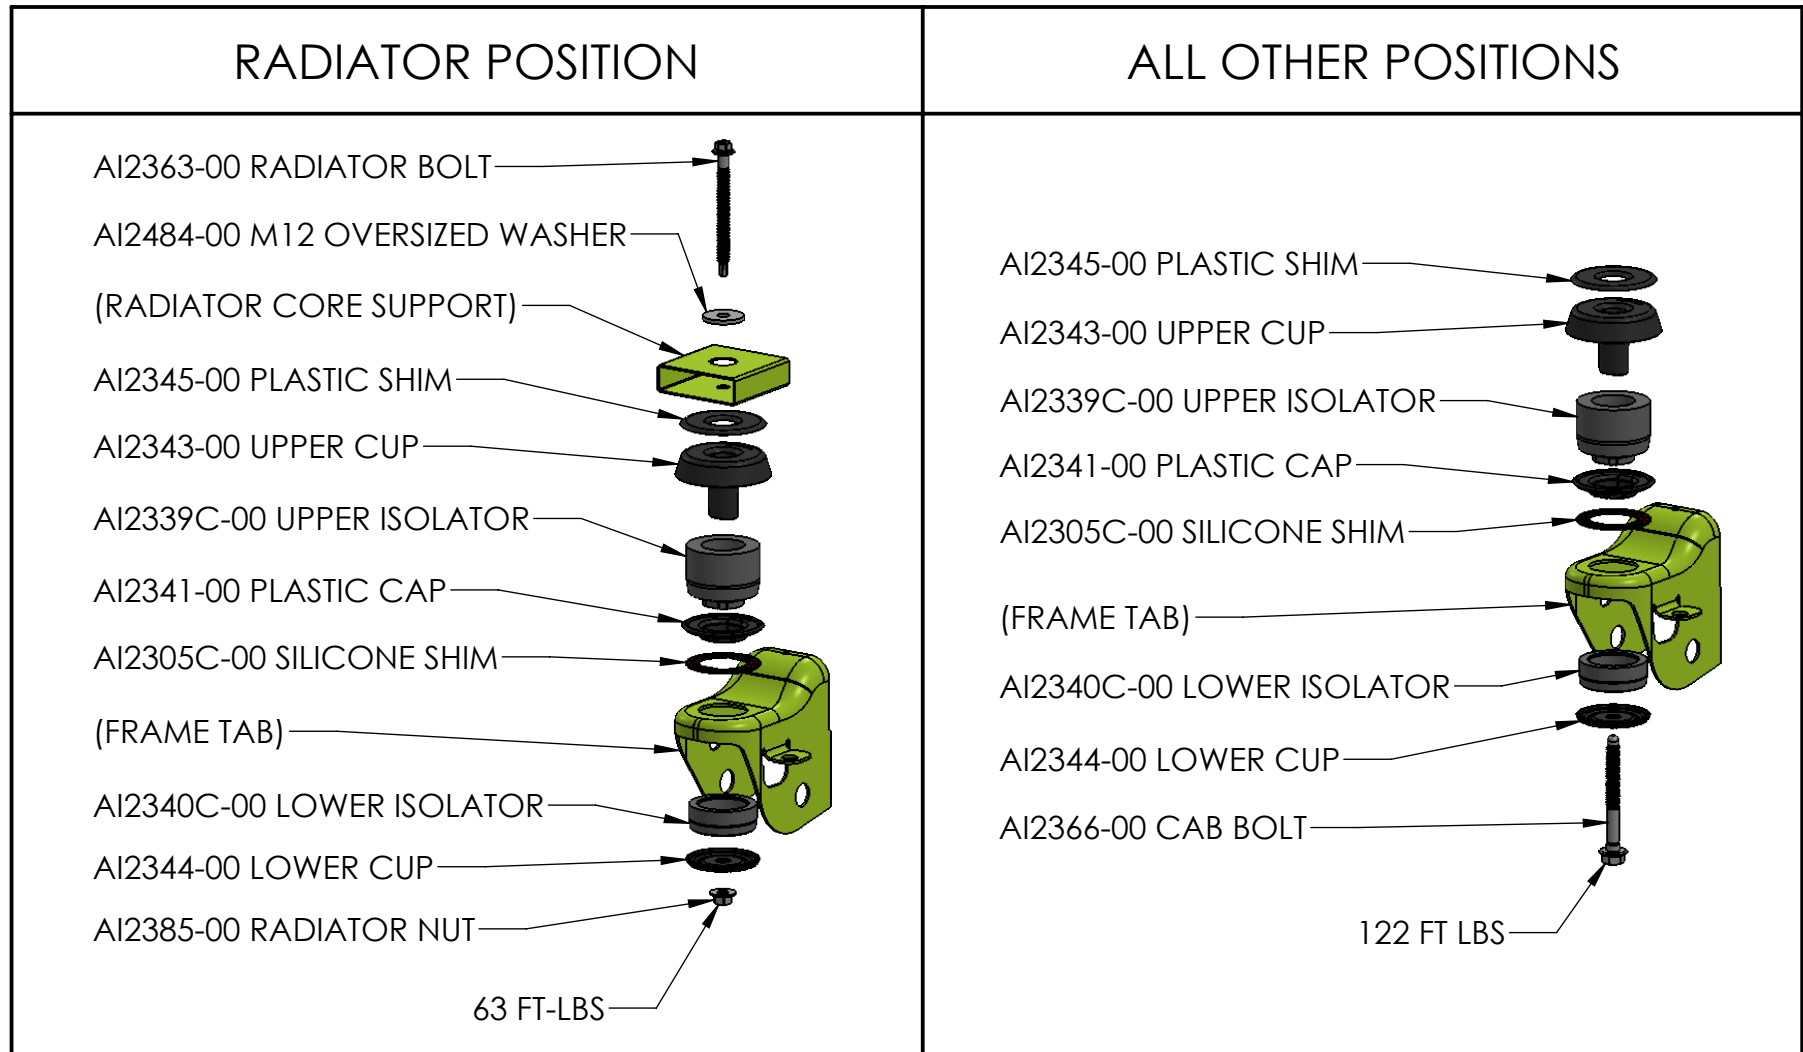

81-2002/81-2003 - Silicone Body Mount Kit GM/Chevy 2006-2013 1500, 2006-2014 2500/3500 Gas/Diesel

INSTALL COMPONENTS IN THE CORRECT LOCATION ACCORDING TO THIS DIAGRAM. COMPONENTS INSTALLED INCORRECTLY WILL CAUSE CLUNKING NOISE AND MAY RESULT IN DAMAGE TO THE VEHICLE. USE HAND TOOLS ONLY TO REMOVE OR INSTALL BOLTS! USING AN IMPACT WRENCH MAY RESULT IN DAMAGE TO THE BOLTS OR NUT ASSEMBLIES.